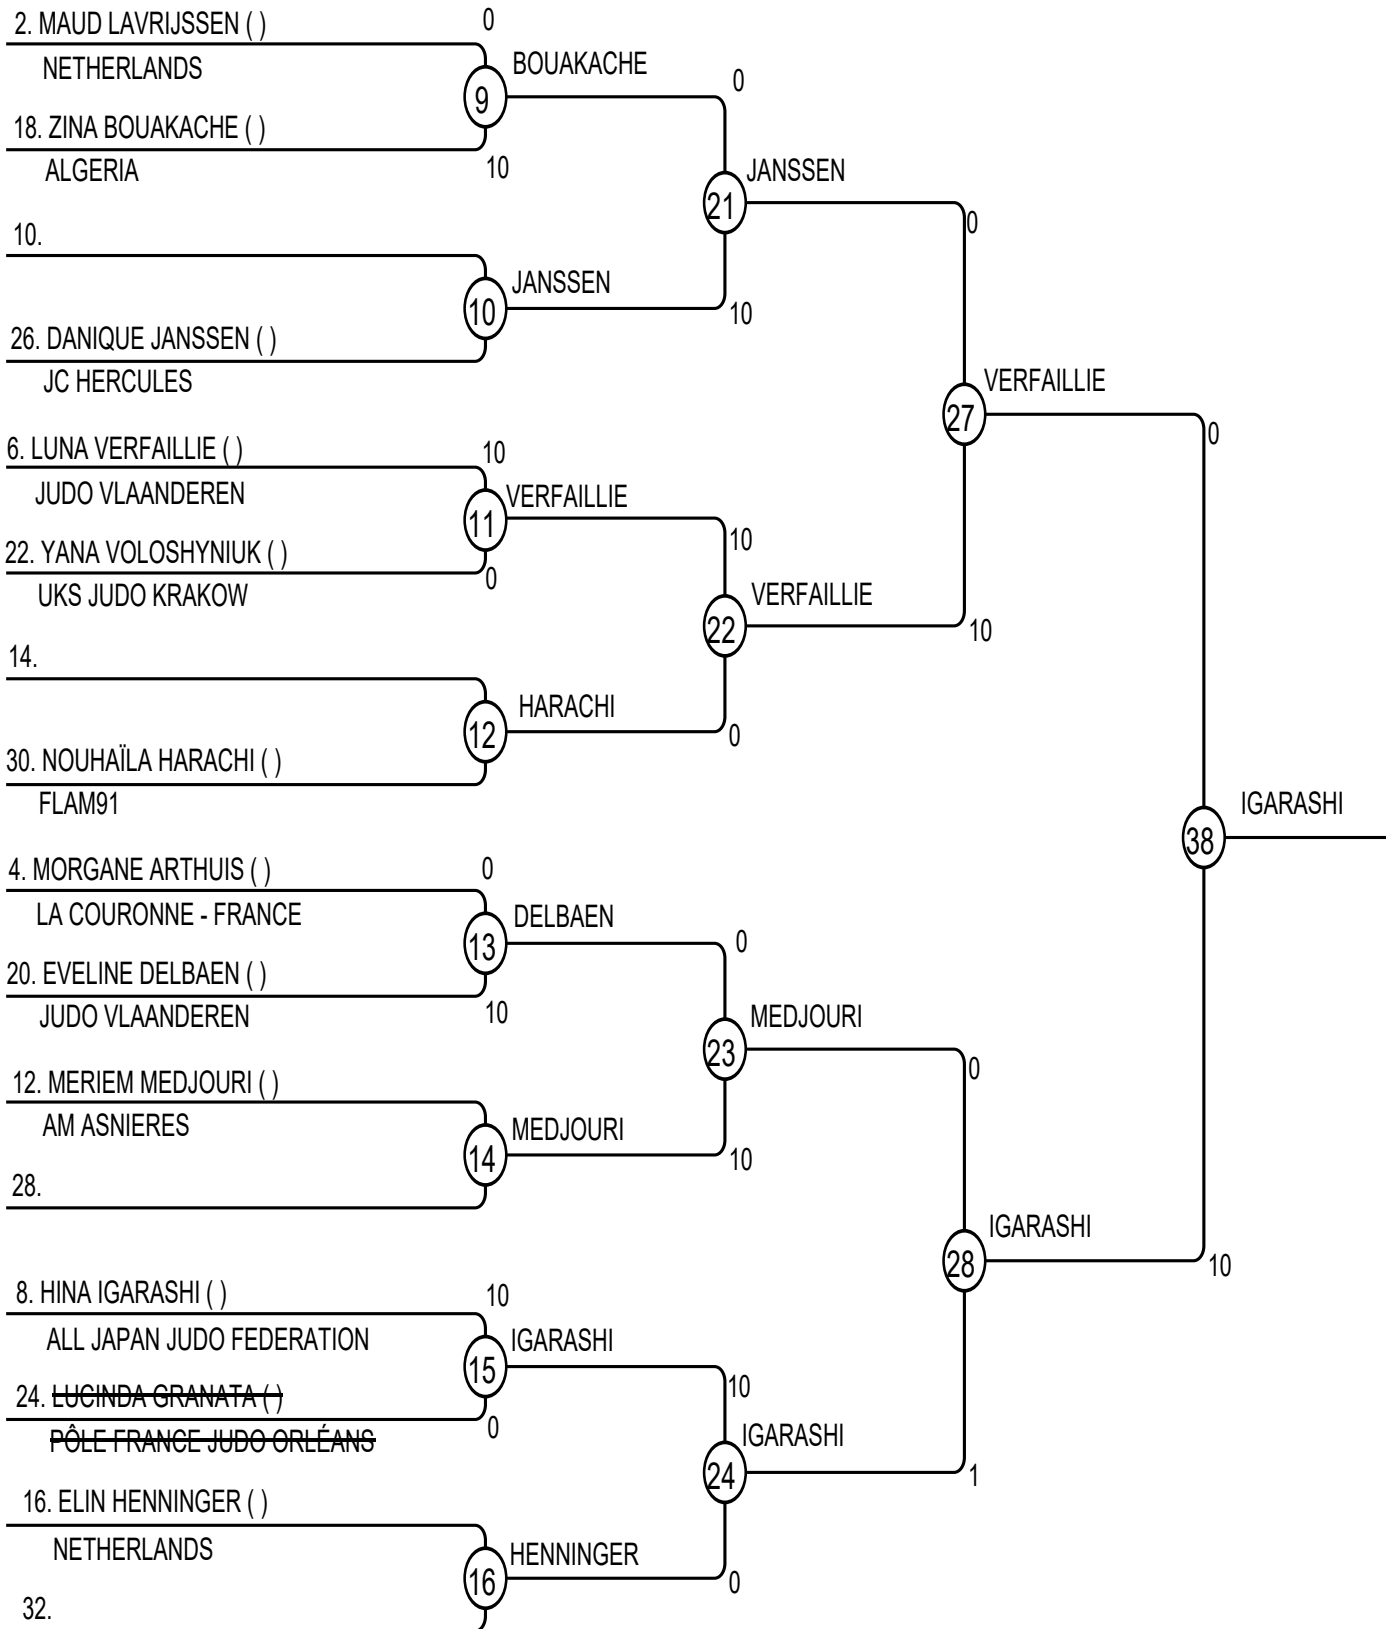

Open Herstal TAB-57

Competitors: 24

TABLEAU B