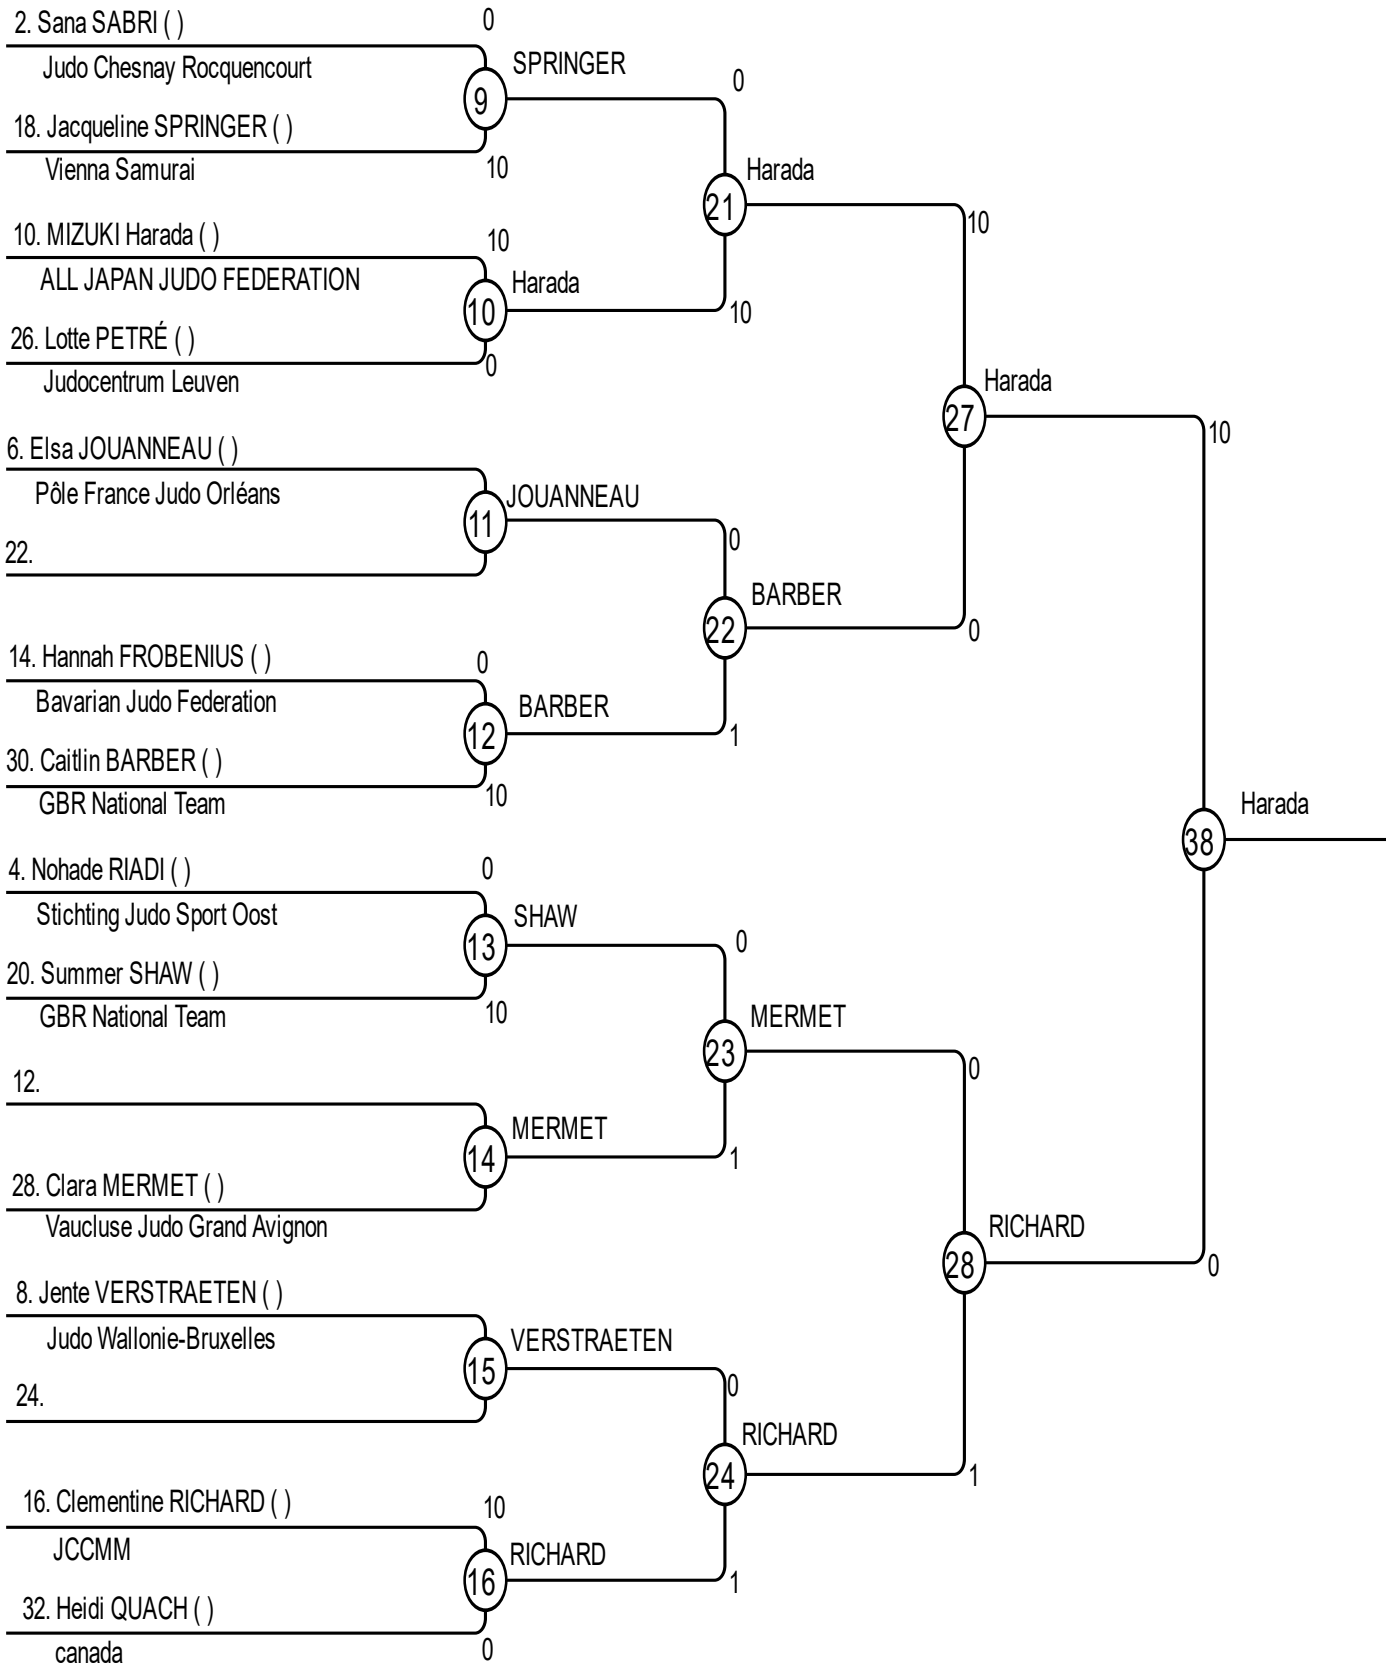

Open Herstal W-48

Competitors: 25

TABLEAU A

Results

Pos	Name
1	MIZUKI Harada ALL JAPAN JUDO FEDERATION
2	MITO Adachi ALL JAPAN JUDO FEDERATION
3	Clementine RICHARD JCCMM
3	Coralie GILLY JCMA
5	Marie-Lune TURMEL canada
5	Jacqueline SPRINGER Vienna Samurai
7	Victoria SIBILLE Judo Wallonie-Bruxelles
7	Heidi QUACH canada

Open Herstal W-48

Competitors: 25

TABLEAU B

Open Herstal W-48

REPECHAGE