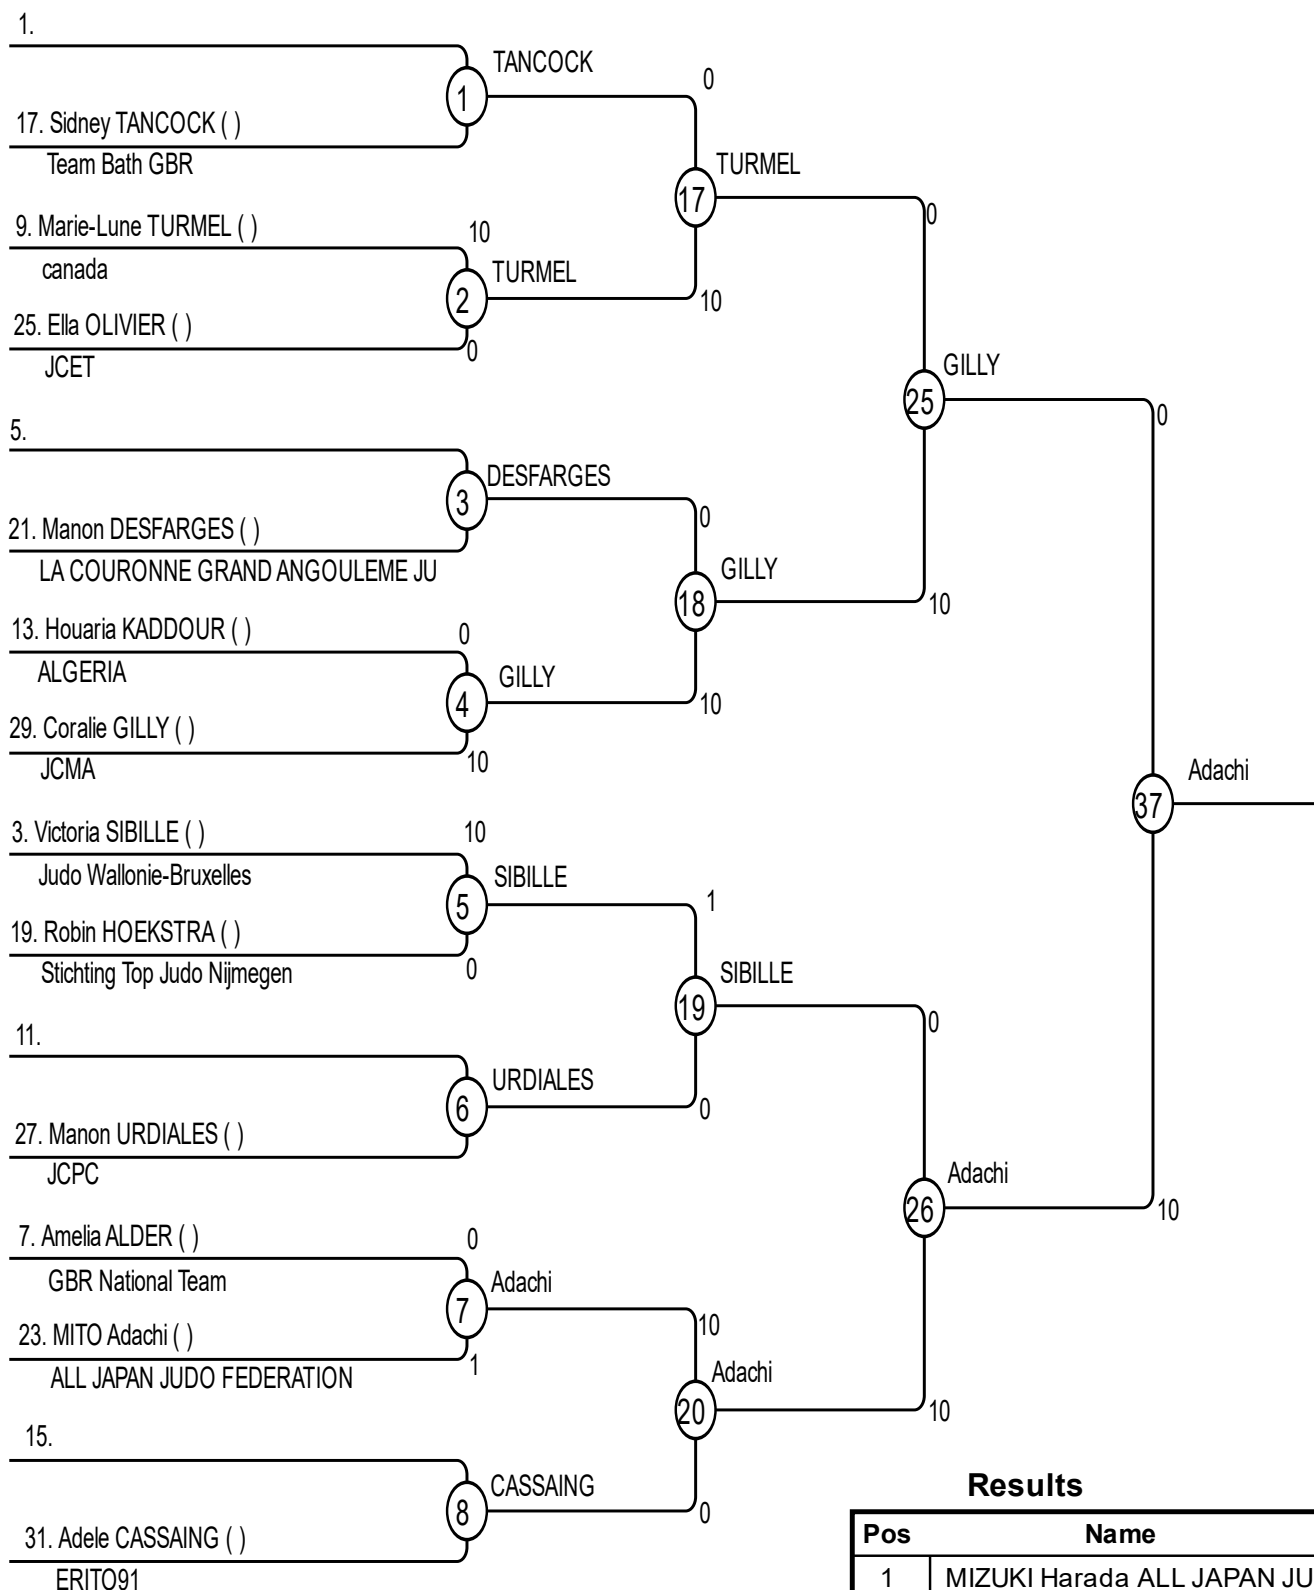

Open Herstal W-48

Competitors: 25

TABLEAU A

Results

Pos	Name
1	MIZUKI Harada ALL JAPAN JUDO FEDERATION
2	MITO Adachi ALL JAPAN JUDO FEDERATION
3	Clementine RICHARD JCCMM
3	Coralie GILLY JCMA
5	Marie-Lune TURMEL canada
5	Jacqueline SPRINGER Vienna Samurai
7	Victoria SIBILLE Judo Wallonie-Bruxelles
7	Heidi QUACH canada

Open Herstal W-48

Competitors: 25

TABLEAU B

Open Herstal W-48

REPECHAGE